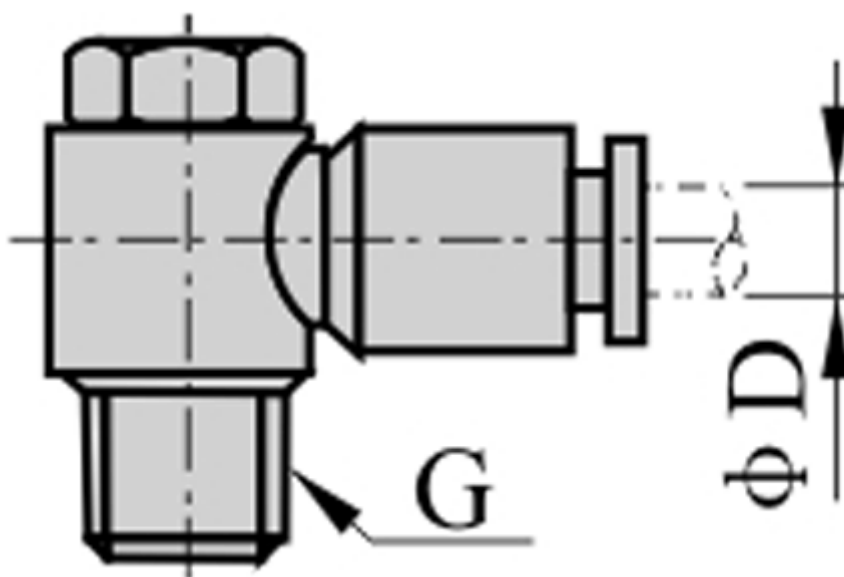

Data Sheet

Article number: 58EPH603

Description: Fitting EPH603 Banjo connector
Male thread 3/8", tube diameter 6

Measures

D = 6
Thread = 3/8"